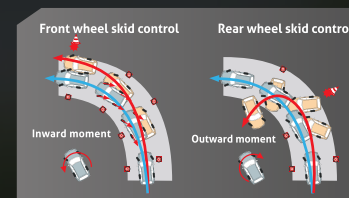

VEHICLE STABILITY CONTROL (VSC)
(All Type)

Maintaining the vehicle stability when doing a sharp turn to avoid over or under-steering.