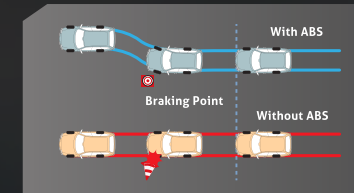

ABS & EBD
(All Type)

With the Anti-Lock Braking System and Electronic Braking-Force Distribution safety features to help maximizing braking process.