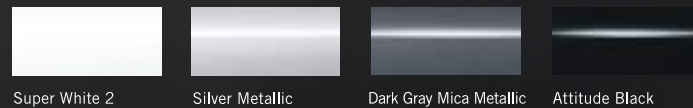

• Untuk peningkatan mutu dan penyesuaian dengan perkembangan teknologi, PT Toyota-Astra Motor sewaktu-waktu dapat mengubah spesifikasi, perlengkapan standar atau data lain dalam lembar spesifikasi ini. / PT Toyota-Astra Motor reserves the right to alter any details of specifications and equipments without prior notice.

• Spesifikasi dan kelengkapan dapat berbeda dengan gambar di brosur ini, tergantung model kendaraan. / Details and specifications may differ from the picture shown, depending on models.

* Waktu inden minimal 3 bulan (perkiraan waktu bisa berubah tergantung dengan keadaan pabrik). / With minimum 3 months indent time (the time could be changed depending on factory state).

Toyota didukung oleh sales outlet dan layanan purna jual (service & spare parts) yang tersebar di seluruh Indonesia dan selalu siap melayani Anda. Untuk mengetahui dealer Toyota terdekat di kota Anda, hubungi Toyota Customer Care atau akses website.

PILIHAN WARNA / COLOR OPTIONS

Pilihan warna dalam brosur dapat sedikit berbeda dengan warna mobil sesungguhnya. / Color options in the brochure might slightly be different from the actual color of the cars.