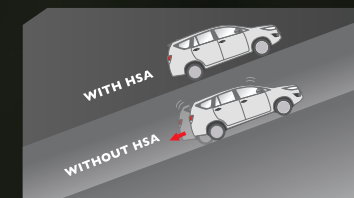

ISOFIX WITH TETHER ANCHOR
(All Type)

Equipped with a metal anchor found behind the seat to make sure the child safety seat is connected well and fully secured.

ABS & EBD
(All Type)

With the Anti-Lock Braking System and Electronic Braking-Force Distribution safety features to help maximizing braking process.

VEHICLE STABILITY CONTROL (VSC)
(All Type)

Maintaining the vehicle stability when doing a sharp turn to avoid over or under-steering.

HILL START ASSIST (HSA)
(All Type)

Preventing vehicle to slip backward on an uphill road.